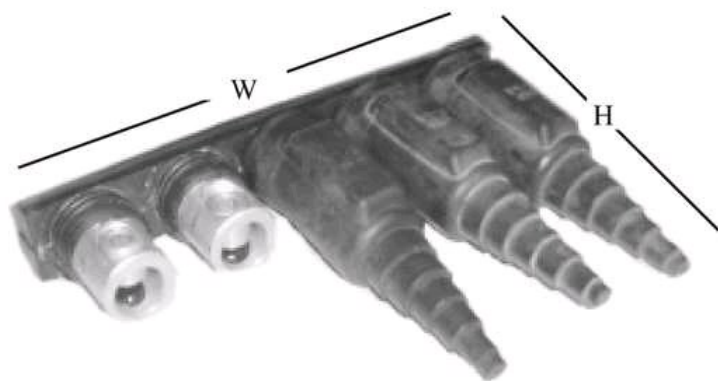

BRD5-350TSXB

by CMC

Catalog ID: BRD5-350TSXB

Submersible Pedestal Set Screw Connector for Direct Burial or Below-Grade Boxes

- Patented, one-piece extruded aluminum body.
- Dual purpose rubber TLS Torpedo cover furnished on all outlets /field cut at marked steps to accommodate specified conductor size.
- High capacity bus provides assurance of reliable performance under adverse conditions.
- Set-screws accept 5/16" Allen wrench.
- Meets performance requirements of ANSI C119.1, ANSI C119.4 for Class 'A' and Western Underground Committee Guide 2.5.
- Installation instructions and silicon lubricant included.

Product Details

General

Material	Aluminum Alloy, 6061-T6
Number Of Outlets	5
UPC	192663121915

Dimensions

Height	6.75 in
Width	9.61 in

Electrical Ratings

Voltage Rating	600 V
----------------	-------