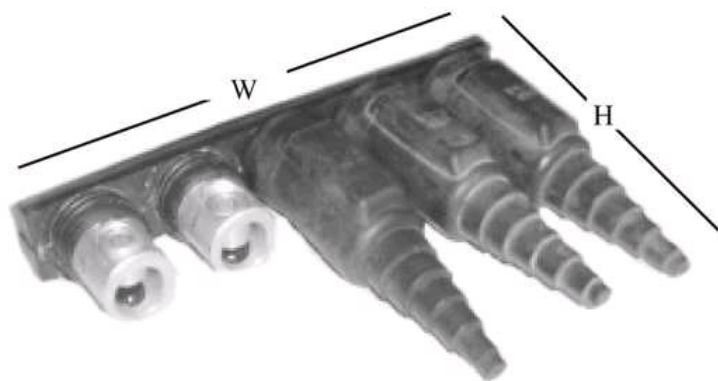

BRD6-350TSXB

by CMC

Catalog ID: BRD6-350TSXB

Submersible Pedestal Set Screw Connector for Direct Burial or Below-Grade Boxes

- Patented, one-piece extruded aluminum body.
- Dual purpose rubber TLS Torpedo cover furnished on all outlets /field cut at marked steps to accommodate specified conductor size.
- High capacity bus provides assurance of reliable performance under adverse conditions.
- Set-screws accept 5/16" Allen wrench.
- Meets performance requirements of ANSI C119.1, ANSI C119.4 for Class 'A' and Western Underground Committee Guide 2.5.
- Installation instructions and silicon lubricant included.

Product Details

General

Material	Aluminum Alloy, 6061-T6
Number Of Outlets	6
UPC	192663121953

Dimensions

Height	6.75 in
Width	11.49 in

Electrical Ratings

Voltage Rating	600 V
----------------	-------