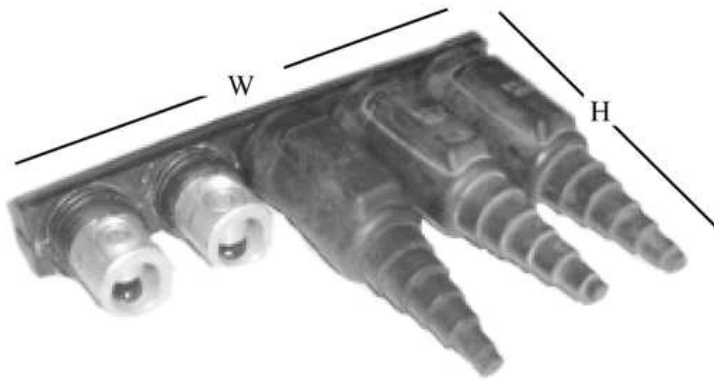

# BRD6-500TSXB

by CMC

Catalog ID: BRD6-500TSXB

Submersible Pedestal Set Screw Connector for Direct Burial or Below-Grade Boxes

- Patented, one-piece extruded aluminum body.
- Dual purpose rubber TLS Torpedo cover furnished on all outlets /field cut at marked steps to accommodate specified conductor size.
- High capacity bus provides assurance of reliable performance under adverse conditions.
- Set-screws accept 5/16" Allen wrench.
- Meets performance requirements of ANSI C119.1, ANSI C119.4 for Class 'A' and Western Underground Committee Guide 2.5.
- Installation instructions and silicon lubricant included.

### General

Material	Aluminum Alloy, 6061-T6
Number Of Outlets	6
UPC	192663122257

### Dimensions

Height	6.75 in
Width	11.11 in