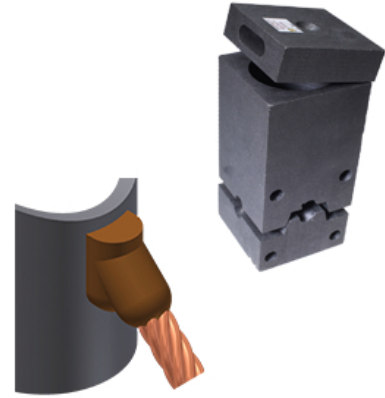

M-9021 Exothermic Mold

By Burndy

Catalog # [600490210000](#)

M-9021: CS-3 Exothermic mold 4/0 Stranded Run to 1 1/4" to 4" Vertical Pipe, using #115 Weld Metal Cartridge

Features

- Made from high quality graphite
- Molds light from the top at any angle, reducing splatter, and prolonging mold life
- EZ Lite lid reduces emissions by 50% or more and points exhaust away from the user

General

Catalog Number	600490210000
Material	Graphite
Type	Molds

UPC 781810619896

Logistics

Carton Quantity	1
Pallet Quantity	600

Product Assets

[Installation Manuals - thermOweld EZ Lite Remote Ignition Instructions - 000034696005](#)
[Installation Manuals - thermOweld EZ Lite Remote 2.0 Ignition Instructions - 00003469600](#)
[Specifications - 600490210000](#)