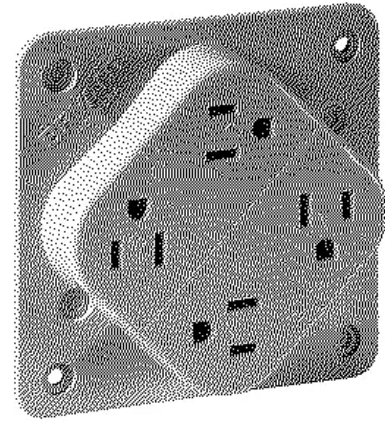

Straight Blade Devices, Receptacles, Quad-PLEX, Commercial/Industrial Grade, 15A 125V, 2-Pole 3-Wire Grounding, 5-15R, Gray, Single Pack

By Bryant
Catalog # 1254GY

Straight Blade Devices, Receptacles, Quad-PLEX, Commercial/Industrial Grade, 15A 125V, 2-Pole 3-Wire Grounding, 5-15R, Gray, Single Pack

Features

- Quad-PLEX
- Commercial/Industrial Grade
- 15A 125V
- 2-Pole 3-Wire Grounding
- 5-15R

Application

Commercial/Industrial

General

Catalog Number	1254GY
Color	Gray
EU RoHS Indicator	Yes
Environmental Conditions	Indoor Dry Unless Protected By Additional Means
Item Type	Smooth Face
Material	Composite
Material - Mounting Hardware	Screw Mounting
Number Of Outlets	4
Number Of Poles	2-Pole
OEM Brand Name	Hubbell Bryant
Series	Commercial
Type	Four Outlet Receptacle
UPC	781786336292

Dimensions

Dimensions	4.3 in x 4.30 in x 0.92 in
Display Size	Standard Sized Product
Height	0.92 in

Length	4.3 in
Weight	0.35 lb
Width	4.3 in

Electrical Ratings

Amperage Rating	15 A
Connectivity	Terminals
Current / Amperage Rating	15 A
Current Rating	15 A
Phase	Single Phase
Voltage Rating	125 V
Voltage Rating Description	125 V
Wattage	1875