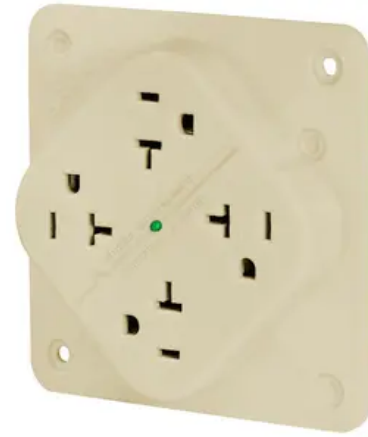

**Straight Blade Devices,
Receptacles, QUADPLEX
Receptacle, Surge Suppression,
Isolated Ground, Wire Leads, 20A
125V, 2-Pole 3-Wire Grounding, 5-
20R**

By Bryant
Catalog # [21254SILA](#)

Straight Blade Devices, Receptacles, QUADPLEX Receptacle, Surge Suppression, Isolated Ground, Wire Leads, 20A 125V, 2-Pole 3-Wire Grounding, 5-20R, Ivory

Features

- QUADPLEX Receptacle
- Surge Suppression
- Isolated Ground
- Wire Leads
- 20A 125V

Application

Quad-Plex

General

Catalog Number	21254SILA
Color	Ivory
EU RoHS Indicator	No
Environmental Conditions	Indoor Dry Unless Protected By Additional Means
Indicator(s) Type	LED Visual Status Indicator
Item Type	Surge Protection Receptacles
Material	Composite
Material - Mounting Hardware	Mounting Screws
Number Of Outlets	4
Number Of Poles	2-Pole
OEM Brand Name	Hubbell Bryant
Operating Temperature	32 Deg F to 140 Deg F (0 Deg C to 60 Deg C)
Outlet	Straight Blade
Response Time	5
Series	Commercial
Style	Smooth Face
Type	Four Outlet Receptacle
UPC	781786190351

Dimensions

Dimensions	4.3 in x 4.30 in x 0.92 in
Display Size	Standard Sized Product
Height	0.92 in
Length	4.3 in
Weight	0.4 lb
Width	4.3 in

Electrical Ratings

Amperage Rating	20 A
Connectivity	Wire Leads
Current / Amperage Rating	20 A
Current Rating	20 A
Frequency Rating	60 Hz
Phase	Single Phase
Voltage Rating	125 V
Voltage Rating Description	125 V
Wattage	2500 W