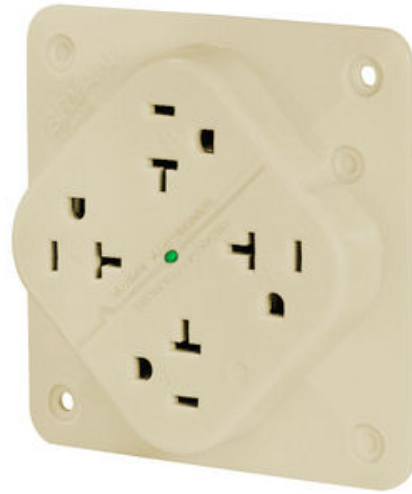

Straight Blade Devices, Receptacles, QUADPLEX Receptacle, Surge Suppression, Isolated Ground, Wire Leads, 20A 125V, 2-Pole 3-Wire Grounding, 5-20R

By Bryant
Catalog # 21254SLA

Straight Blade Devices, Receptacles, QUADPLEX Receptacle, Surge Suppression, Isolated Ground, Wire Leads, 20A 125V, 2-Pole 3-Wire Grounding, 5-20R, Blue

General

Application	Quad-Plex
Catalog Number	21254SLA
Color	Blue
EU RoHS Indicator	No
Environmental Conditions	Indoor Dry Unless Protected By Additional Means
Indicator(s) Type	LED Visual Status Indicator
Item Type	Surge Protection Receptacles
Material	Composite
Material - Mounting Hardware	Mounting Screws
Number Of Outlets	4
Number Of Poles	2-Pole
OEM Brand Name	Hubbell Bryant
Operating Temperature	32 Deg F to 140 Deg F (0 Deg C to 60 Deg C)
Outlet	Straight Blade
Response Time	5
Series	Commercial
Style	Smooth Face
Type	Four Outlet Receptacle
UPC	781786190320

Dimensions

Dimensions	4.3 in x 4.30 in x 0.92 in
Display Size	Standard Sized Product
Height	0.92 in
Length	4.3 in
Weight	0.45 lb
Width	4.3 in

Electrical Ratings

Amperage Rating	20 A
Connectivity	Wire Leads
Current / Amperage Rating	20 A
Current Rating	20 A
Frequency Rating	60 Hz
Phase	Single Phase
Voltage Rating	125 V
Voltage Rating Description	125 V
Wattage	2500 W