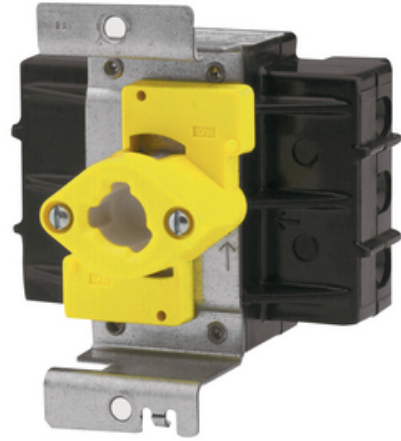

Switches and Lighting Controls, Industrial Grade, Manual Motor Controllers, Panel Mount Rotary, Double Pole, 60A 600V AC, Terminal Screws, Black

By Bryant
Catalog # [66062D](#)

Switches and Lighting Controls, Industrial Grade, Manual
Motor Controllers, Panel Mount Rotary, Double Pole, 60A
600V AC, Terminal Screws, Black

General

Series	Rotary
Style	Motor Controller/Disconnect
Type	Back Wire
UPC	781786631830

Logistics

Carton Quantity	10
-----------------	----

Product Assets

- [Catalog Page - Bryant E-12 Catalog page](#)
- [Catalog Page - Bryant G-4 Catalog page](#)
- [Catalog Page - Bryant G-6 Catalog page](#)
- [Catalogs - Bryant Full Line Catalog](#)
- [Literature - General Literature - Motor Controllers and Disconnects](#)