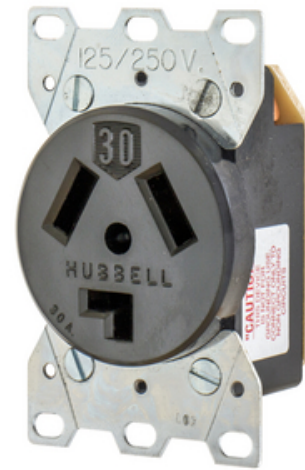

Straight Blade Devices, Receptacles, Flush Mount, Single, Commercial/Industrial Grade, Reinforced Thermoplastic Polyester, 30A 125/250V

By Bryant
Catalog # 9303

Straight Blade Devices, Receptacles, Flush Mount, Single,
Commercial/Industrial Grade, Reinforced Thermoplastic
Polyester, 30A 125/250V, 3-Pole 3-Wire Non-Grounding, 10-
30R, Black, Single Pack.

General

Color	Black
Number Of Poles	3-Pole
OEM Brand Name	Hubbell Bryant
Series	Heavy Duty
Style	Smooth Face
Type	Single Receptacle
UPC	781786632233

Dimensions

Weight	0.35 lb
--------	---------

Electrical Ratings

Amperage Rating	30 A
Current / Amperage Rating	30 A
Current Rating	30 A
Voltage Rating	125/250 VAC
Voltage Rating Description	125/250 VAC

Conductor Related

Number Of Wires	3 Wire
-----------------	--------