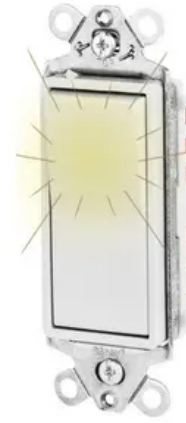

Pilot Light Industrial Grade Fashion Series, Rocker Switches, General Purpose AC, Single Pole, 20A 120V AC, Back and Side Wired

By Bryant
Catalog # [9901PLW120](#)

Switches and Lighting Controls, Pilot Light Industrial Grade Fashion Series, Rocker Switches, General Purpose AC, Single Pole, 20A 120V AC, Back and Side Wired, White

General

Catalog Number	9901PLW120
Color	White
EU RoHS Indicator	Yes
Series	Pilot Light
Style	Single Pole
Type	Rocker/Decorator
UPC	781786740709

Electrical Ratings

Amperage Rating	20 A
-----------------	------