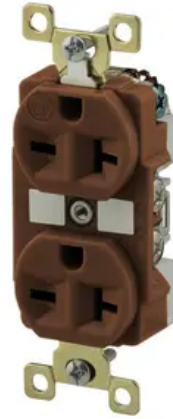

Straight Blade Devices, Receptacles, Duplex, Commercial/Industrial Grade, 20A 250V, 2-Pole 3-Wire Grounding, 6- 20R, Brown, Single Pack

By Bryant
Catalog # [BRY5462](#)

Straight Blade Devices, Receptacles, Duplex,
Commercial/Industrial Grade, 20A 250V, 2-Pole 3-Wire
Grounding, 6-20R, Brown, Single Pack

Features

- Duplex
- Commercial/Industrial Grade
- 20A 250V
- 2-Pole 3-Wire Grounding
- 6-20R

Application

Extra Heavy Duty Industrial Specification Grade

General

Catalog Number	BRY5462
Color	Brown
EU RoHS Indicator	Yes
Environmental Conditions	Indoor Dry Unless Protected By Additional Means
Item Type	Traditional Duplex
Material - Mounting Hardware	Screw Mounting
Number Of Poles	2-Pole
OEM Brand Name	Hubbell Bryant
Series	Extra Heavy Duty
Style	Finder Groove Face
Type	Duplex Receptacle
UPC	781786005358

Dimensions

Dimensions	3.28 in x 1.54 in x 1.16 in
Display Size	Standard Sized Product
Height	1.16 in

Length	3.28 in
Weight	0.2 lb
Width	1.54 in

Electrical Ratings

Amperage Rating	20 A
Connectivity	Back and Side Wired
Current / Amperage Rating	20 A
Current Rating	20 A
Phase	Single Phase
Voltage Rating	250 V
Voltage Rating Description	250 V
Wattage	5000