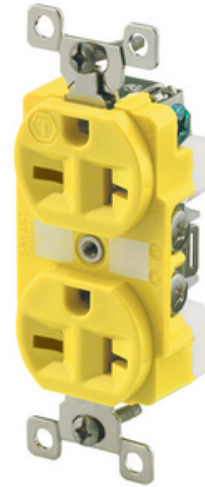

Straight Blade Devices, Receptacles, Duplex, Commercial/Industrial Grade, Corrosion Resistant, 20A 250V, 2- Pole 3-Wire Grounding, 6-20R, Single Pack

By Bryant
Catalog # [BRY5462CR](#)

Straight Blade Devices, Receptacles, Duplex,
Commercial/Industrial Grade, Corrosion Resistant, 20A 250V,
2-Pole 3-Wire Grounding, 6-20R, Yellow, Single Pack

Application

Extra Heavy Duty Industrial Specification Grade

General

Color	Yellow
Environmental Conditions	Indoor Dry Unless Protected By Additional Means
Item Type	Traditional Duplex
Material - Mounting Hardware	Screw Mounting
Number Of Poles	2-Pole
OEM Brand Name	Hubbell Bryant
Series	Extra Heavy Duty
Style	Finder Groove Face
Type	Duplex Receptacle
UPC	781786005419

Dimensions

Dimensions	3.28 in x 1.54 in x 1.16 in
Display Size	Standard Sized Product
Height	1.16 in
Length	3.28 in
Weight	0.2 lb
Width	1.54 in

Electrical Ratings

Amperage Rating	20 A
Connectivity	Back and Side Wired
Current / Amperage Rating	20 A
Current Rating	20 A
Phase	Single Phase
Voltage Rating	250 V
Voltage Rating Description	250 V
Wattage	5000