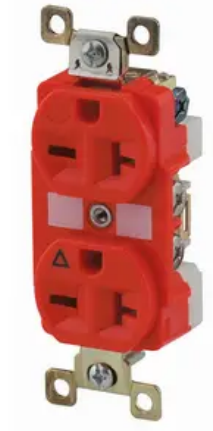

# Straight Blade Devices, Receptacles, Duplex, Commercial/Industrial Grade, 20A 250V, 2-Pole 3-Wire Grounding, 6- 20R, Red, Single Pack

By Bryant  
Catalog # [BRY5462RED](#)

Straight Blade Devices, Receptacles, Duplex,  
Commercial/Industrial Grade, 20A 250V, 2-Pole 3-Wire  
Grounding, 6-20R, Red, Single Pack

## Features

- Duplex
- Commercial/Industrial Grade
- 20A 250V
- 2-Pole 3-Wire Grounding
- 6-20R

## General

Catalog Number	BRY5462RED
Color	Red
EU RoHS Indicator	Yes
Environmental Conditions	Indoor Dry Unless Protected By Additional Means
Item Type	Traditional Duplex
Material - Mounting Hardware	Screw Mounting
Number Of Poles	2-Pole
OEM Brand Name	Hubbell Bryant
Series	Extra Heavy Duty
Style	Finder Groove Face
Type	Duplex Receptacle
UPC	781786005396

## Dimensions

Dimensions	3.28 in x 1.54 in x 1.16 in
Display Size	Standard Sized Product
Height	1.16 in
Length	3.28 in

Weight	0.2 lb
Width	1.54 in