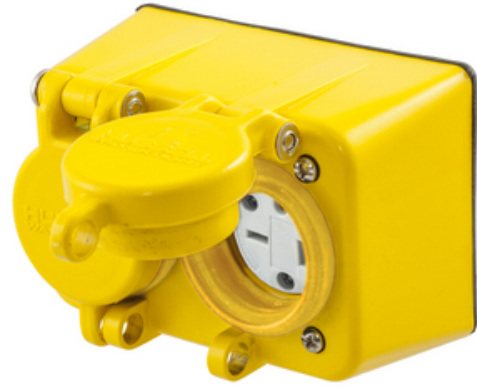

Straight Blade Devices, Watertight Series, Receptacle, Duplex, 20A 250V, 2-Pole 3-Wire Grounding, 6-20R, Yellow

By Bryant
Catalog # [BRY60W48D](#)

Straight Blade Devices, Watertight Series, Receptacle, Duplex, 20A 250V, 2-Pole 3-Wire Grounding, 6-20R, Yellow

General

Color	Yellow
Number Of Poles	2-Pole
OEM Brand Name	Hubbell Bryant
Style	Duplex Receptacle
Type	Receptacle
UPC	781786380318

Dimensions

Dimensions	4.56 in x 3.10 in x 1.63 in
Height	1.63 in
Length	4.56 in
Weight	0.3 lb
Width	3.10 in