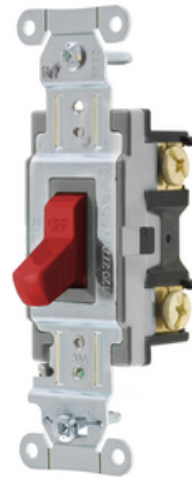

## Switches and Lighting Controls, Commercial Grade, Toggle Switches, General Purpose AC, Single Pole, 20A 120/277V AC, Back and Side Wired, Red

By Bryant  
Catalog # [CSB120BRED](#)

Switches and Lighting Controls, Commercial Grade, Toggle  
Switches, General Purpose AC, Single Pole, 20A 120/277V AC,  
Back and Side Wired, Red

### General

Color	Red
Series	General Purpose
Style	Single Pole
Type	Toggle
UPC	781786126701

### Electrical Ratings

Amperage Rating	20 A
Current / Amperage Rating	20 A
Voltage Rating	120/277 VAC
Voltage Rating Description	120/277 VAC