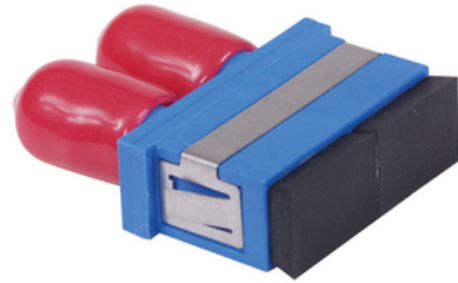

# Fiber Adapter, OPTIchannel Adapter, SC to ST-Style Duplex, Snap-Mount, Blue

By Bryant  
Catalog # [FASTSCMPB6](#)

Fiber Adapter, OPTIchannel Adapter, SC to ST-Style Duplex, Snap-Mount, Blue.

## Features

- OPTIchannel Adapter
- SC to ST-Style Duplex
- Snap-Mount
- Blue

## General

Color	Blue
EU RoHS Indicator	Yes
Environmental Conditions	Indoor
Item Type	SC to ST Duplex
Material	Bronze, Phosphor
Material - Mounting Hardware	Snap-In
Mounting Type	Screw
Repeatability	0.1 dB
Service Life	500 matings
Style	SC/ST-Style
Temperature Rating	0C to 70C
UPC	662620845548