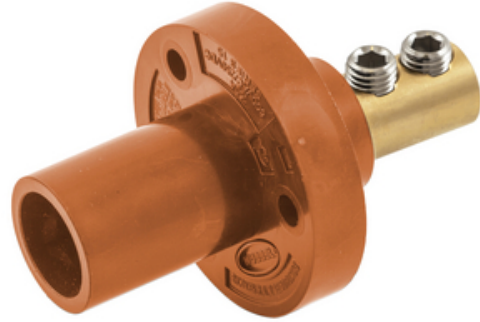

Single Pole Products, Series 15, Inlet, Double Set Screw, Orange

By Bryant
Catalog # [HBL15MRO](#)

Single Pole Products, Series 15, Inlet, Double Set Screw,
Orange

General

Color	Orange
Series	Series 15
Style	Double Set Screw Male
Type	Receptacle
UPC	783585511191

Electrical Ratings

Amperage Rating	150 A
Current / Amperage Rating	150 A
Voltage Rating Description	600V AC/DC

Logistics

Carton Quantity	25
-----------------	----

Product Assets

[Catalog Page - Bryant L-3 Catalog page](#)
[Catalogs - Bryant Full Line Catalog](#)
[Literature - Single Pole Devices](#)