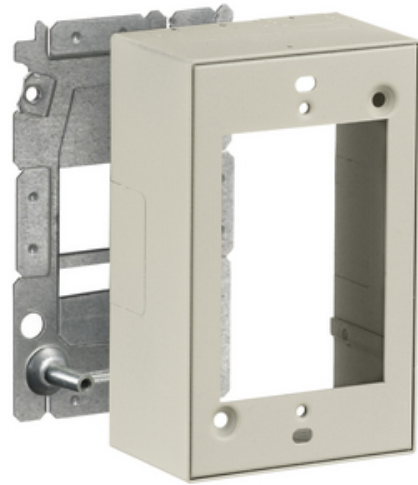

## Metal Raceway, HBL2400D Series, Divided 1-Gang Box, Multi K.O.

By Bryant  
Catalog # [HBL2444DIVA](#)

Metal Raceway, HBL2400D Series, Divided 1-Gang Box, Multi K.O.

### Features

- Rounded corners eliminate sharp edges
- One seam construction provides “clean” look
- Hubbell Handi-Screw® eliminates difficult to install long screws