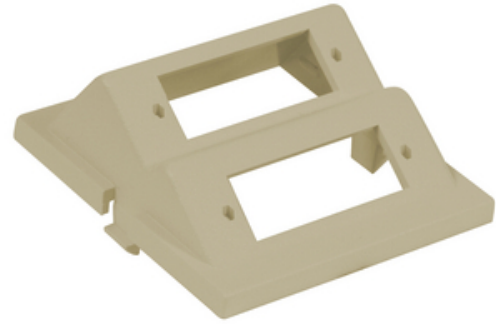

Audio/Video Unloaded Module, SC Angled, 2 Duplex, 2 Unit, Electric Ivory

By Bryant
Catalog # [IM2SCA2EI](#)

Audio/Video Unloaded Module, SC Angled, 2 Duplex, 2 Unit, Electric Ivory

Application

SC/LC Duplex or LC Quadplex

General

Construction	Molded ABS
Cutout	iStation
EU RoHS Indicator	Yes
Item Type	iSTATION Module
Material	ABS (Acrylonitrile butance styrene - Thermoplastic polymer)
Material - Mounting Hardware	Snap
Orientation	Horizontal
Style	SC Angled, Duplex
Type	Keystone Snap-Fit
UPC	662620827254

Dimensions

Display Size	2-Unit
--------------	--------

Logistics

Carton Quantity	25
-----------------	----

Product Assets

[Catalog Page - Bryant R-17 Catalog page](#)
[Catalogs - Bryant Full Line Catalog](#)