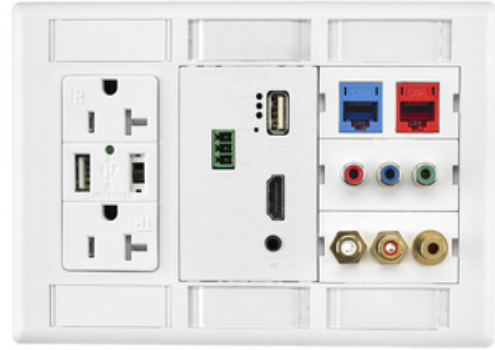

iSTATION, iStation Plate Frame, 3-Gang, Decorator Opening, 3-Unit, Black

By Bryant
Catalog # [IMFP1D2BK](#)

iStation Plate Frame, 3-Gang, DecoratorOpening, 3-Unit, Black

General

Color	Black
EU RoHS Indicator	Contact Manufacturer
Number of Gang(s)	3-Gang
UPC	662620331287