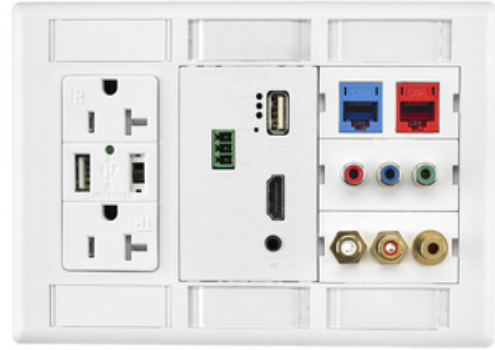

iSTATION, iStation Plate Frame, 3-Gang, Decorator Opening, 3-Unit, Electric Ivory

By Bryant
Catalog # [IMFP1D2EI](#)

iStation Plate Frame, 3-Gang, DecoratorOpening, 3-Unit, Electric Ivory

General

Color	Ivory
EU RoHS Indicator	Contact Manufacturer
Number of Gang(s)	3-Gang
UPC	662620331294