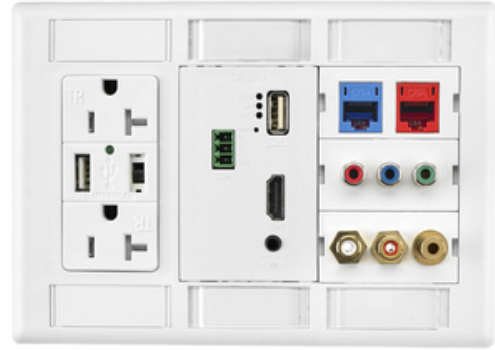

# iSTATION, iStation Plate Frame, 3-Gang, Decorator Opening, 3-Unit, Gray

By Bryant  
Catalog # [IMFP1D2GY](#)

iStation Plate Frame, 3-Gang, DecoratorOpening, 3-Unit, Gray

## General

Color	Gray
EU RoHS Indicator	Contact Manufacturer
Number of Gang(s)	3-Gang
UPC	662620331300