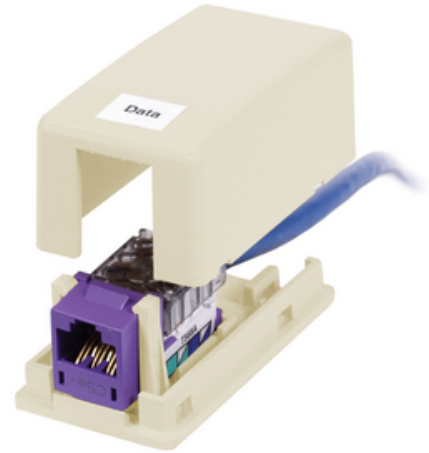

Housing, Surface Mount, 1-Port, Electric Ivory

By Bryant
Catalog # ISB1EI

Housing, Surface Mount, 1-Port, Electric Ivory

Features

- Surface Mounting
- Accepts Standard Jacks, Fiber and AV Connections
- Mount to Multiple Surfaces: Electrical Boxes, Raceway, Desktops, Modular Furniture

Application

1-Port

General

Color	Electric Ivory
Compatibility	Hubbell Keystone
EU RoHS Indicator	Yes
Face Plate	Not Required
Item Type	iSTATION Surface Mount Boxes
Material	Composite
Material - Mounting Hardware	Screw Mounting
Number Of Ports	1
Shelves	None
Type	ISF Box
UPC	662620219967

Dimensions

Cubic Capacity	3.34152 cu.in
Depth	1.08
Height	1.3 in
Width	2.38 in

Conductor Related

Cable Entry	From Back
-------------	-----------

Certifications and Compliance

Industry Standard(s)	ANSI/TIA/EIA-606A Compliant
----------------------	-----------------------------