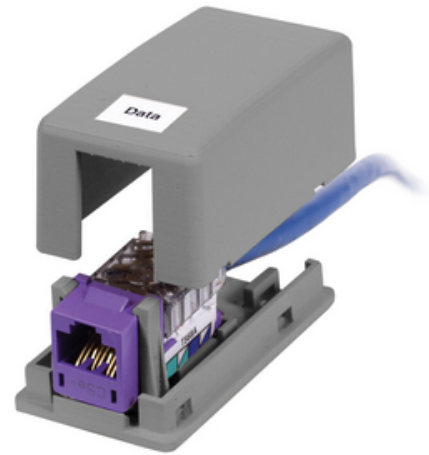

Housing, Surface Mount, 1-Port, Gray

By Bryant
Catalog # ISBIGY

Housing, Surface Mount, 1-Port, Gray

Features

- Surface Mounting
- Accepts Standard Jacks, Fiber and AV Connections
- Mount to Multiple Surfaces: Electrical Boxes, Raceway, Desktops, Modular Furniture

Application

1-Port

General

Color	Gray
Compatibility	Hubbell Keystone
EU RoHS Indicator	Yes
Face Plate	Not Required
Item Type	iSTATION Surface Mount Boxes
Material	Composite
Material - Mounting Hardware	Screw Mounting
Number Of Ports	1
Shelves	None
Type	ISF Box
UPC	662620219974

Dimensions

Cubic Capacity	3.34152 cu.in
Depth	1.08
Height	1.3 in
Width	2.38 in

Conductor Related

Cable Entry	From Back
-------------	-----------

Certifications and Compliance

Industry Standard(s)	ANSI/TIA/EIA-606A Compliant
----------------------	-----------------------------