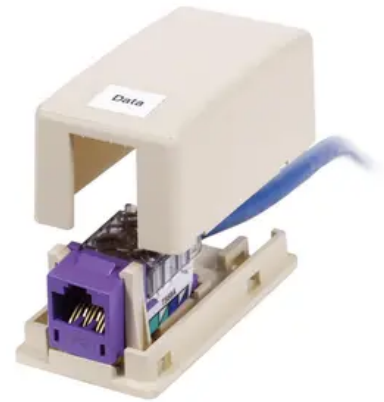

Housing, Surface Mount, 1-Port, Light Almond/Office White

By Bryant

Catalog # ISB10W

Housing, Surface Mount, 1-Port, Light Almond/Office White

Features

- Surface Mounting
- Accepts Standard Jacks, Fiber and AV Connections
- Mount to Multiple Surfaces: Electrical Boxes, Raceway, Desktops, Modular Furniture

Application

1-Port

General

Catalog Number	ISB10W
Color	Light Almond/Office White
Compatibility	Hubbell Keystone
Construction	Molded
Construction Material - Main	High-Impact Thermoplastic (UL 94V-0)
EU RoHS Indicator	Yes
Face Plate	Not Required
Item Type	iSTATION Surface Mount Boxes
Material	High-Impact Thermoplastic (UL 94V-0)
Material - Mounting Hardware	Screw Mounting

Number Of Ports	1
Shelves	None
Type	ISF Box
UPC	662620219998

Dimensions

Cubic Capacity	3.34152 cu.in
Depth	1.08
Height	1.3 in
Width	2.38 in

Conductor Related

Cable Entry	From Back
-------------	-----------