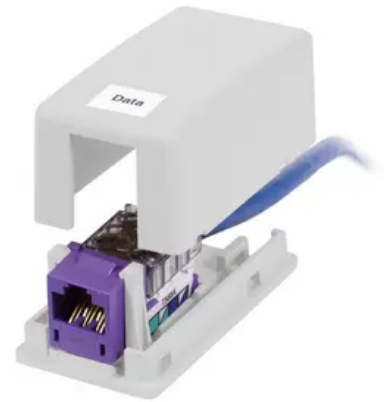

Housing, Surface Mount, 1-Port, White

By Bryant
Catalog # ISB1W

Housing, Surface Mount, 1-Port, White

Features

- Surface Mounting
- Accepts Standard Jacks, Fiber and AV Connections
- Mount to Multiple Surfaces: Electrical Boxes, Raceway, Desktops, Modular Furniture

Application

1-Port

General

Catalog Number	ISB1W
Color	White
Compatibility	Hubbell Keystone
EU RoHS Indicator	Yes
Face Plate	Not Required
Item Type	iSTATION Surface Mount Boxes
Material	Composite
Material - Mounting Hardware	Screw Mounting
Number Of Ports	1
Shelves	None

Type	ISF Box
UPC	662620100012

Dimensions

Cubic Capacity	3.34152 cu.in
Depth	1.08
Height	1.3 in
Width	2.38 in

Conductor Related

Cable Entry	From Back
-------------	-----------

Certifications And Compliance

Industry Standard(s)	ANSI/TIA/EIA-606A Compliant
----------------------	-----------------------------