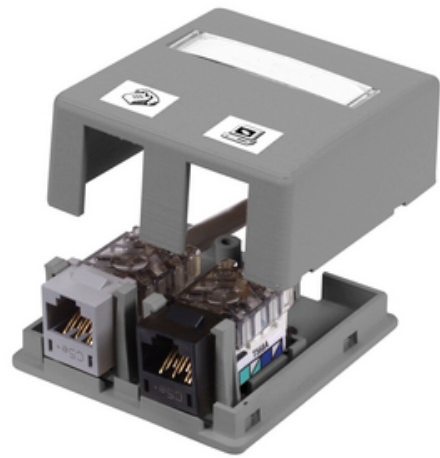

## Housing, Surface Mount, 2-Port, Gray

By Bryant  
Catalog # [ISB2GY](#)

Housing, Surface Mount, 2-Port, Gray

### Features

- Surface Mounting
- Accepts Standard Jacks, Fiber and AV Connections

### General

Color	Gray
Compatibility	Hubbell Keystone
EU RoHS Indicator	Yes
Face Plate	Not Required
Item Type	iSTATION Surface Mount Boxes
Material	Composite
Material - Mounting Hardware	Screw Mounting
Number Of Ports	2
Shelves	None
Type	ISF Box
UPC	662620219677

### Dimensions

Cubic Capacity	5.91192 cu.in
Depth	1.08
Height	2.3 in
Width	2.38 in