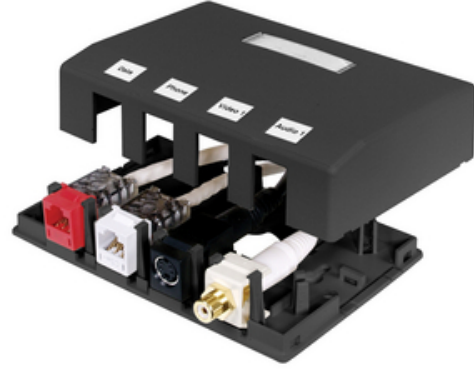

Housing, Surface Mount, 4-Port, Black

By Bryant
Catalog # [ISB4BK](#)

Housing, Surface Mount, 4-Port, Black

Features

- Surface Mounting
- Accepts Standard Jacks, Fiber and AV Connections
- Mount to Multiple Surfaces: Electrical Boxes, Raceway, Desktops, Modular Furniture

Application

4-Port

General

Color	Black
Compatibility	Hubbell Keystone
EU RoHS Indicator	Yes
Face Plate	Not Required
Item Type	iSTATION Surface Mount Boxes
Material	Composite
Material - Mounting Hardware	Screw Mounting
Number Of Ports	4
Shelves	None
Type	ISF Box
UPC	662620219738

Dimensions

Depth	1.23
Height	3.25 in

Conductor Related

Cable Entry	From Back
-------------	-----------

Certifications and Compliance

Industry Standard(s)	ANSI/TIA/EIA-606A Compliant
----------------------	-----------------------------