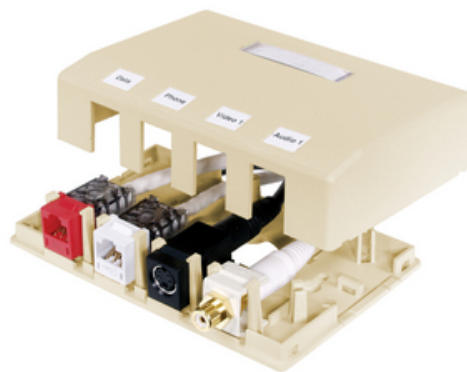

## Housing, Surface Mount, 4-Port, Electric Ivory

By Bryant  
Catalog # ISB4EI

Housing, Surface Mount , 4-Port

### Features

- Surface Mounting
- Accepts Standard Jacks, Fiber and AV Connections
- Mount to Multiple Surfaces: Electrical Boxes, Raceway, Desktops, Modular Furniture

### General

Application	4-Port
Catalog Number	ISB4EI
Color	Electric Ivory
Compatibility	Hubbell Keystone
EU RoHS Indicator	Yes
Face Plate	Not Required
Item Type	iSTATION Surface Mount Boxes
Material	Composite
Material - Mounting Hardware	Screw Mounting
Number Of Ports	4
Shelves	None
Type	ISF Box
UPC	662620219745

### Dimensions

Depth	1.23
Height	3.25 in