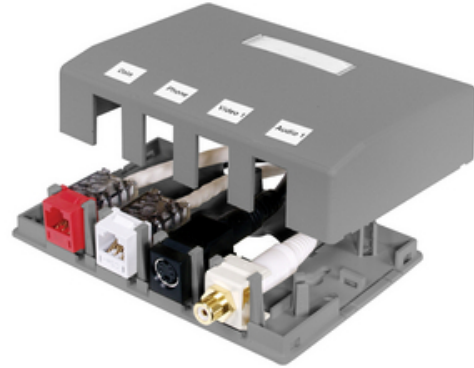

Housing, Surface Mount, 4-Port, Gray

By Bryant
Catalog # [ISB4GY](#)

Housing, Surface Mount, 4-Port, Gray

Features

- Surface Mounting
- Accepts Standard Jacks, Fiber and AV Connections
- Mount to Multiple Surfaces: Electrical Boxes, Raceway, Desktops, Modular Furniture

Application

4-Port

General

Color	Gray
Compatibility	Hubbell Keystone
EU RoHS Indicator	Yes
Face Plate	Not Required
Item Type	iSTATION Surface Mount Boxes
Material	Composite
Material - Mounting Hardware	Screw Mounting
Number Of Ports	4
Shelves	None
Type	ISF Box
UPC	662620219752

Dimensions

Depth	1.23
Height	3.25 in

Conductor Related

Cable Entry	From Back
-------------	-----------

Certifications and Compliance

Industry Standard(s)	ANSI/TIA/EIA-606A Compliant
----------------------	-----------------------------