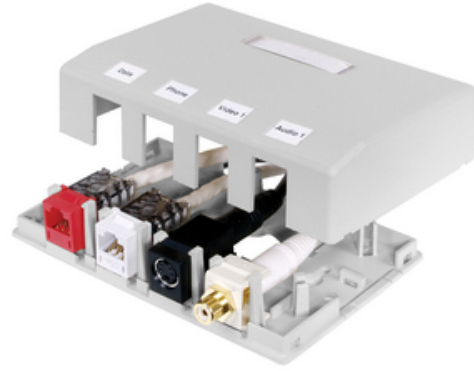

Housing, Surface Mount, 4-Port, White

By Bryant
Catalog # [ISB4W](#)

Housing, Surface Mount, 4-Port, White

Features

- Surface Mounting
- Accepts Standard Jacks, Fiber and AV Connections
- Mount to Multiple Surfaces: Electrical Boxes, Raceway, Desktops, Modular Furniture

Application

4-Port

General

Color	<ul style="list-style-type: none">• White• Blanc
Compatibility	Hubbell Keystone
EU RoHS Indicator	Yes
Face Plate	Not Required
Item Type	iSTATION Surface Mount Boxes
Material	Composite
Material - Mounting Hardware	Screw Mounting
Number Of Ports	4
Shelves	None
Type	ISF Box
UPC	662620219790

Dimensions

Depth	1.23
Height	3.25 in

Conductor Related

Cable Entry	From Back
-------------	-----------

Certifications and Compliance

Industry Standard(s)	ANSI/TIA/EIA-606A Compliant
----------------------	-----------------------------