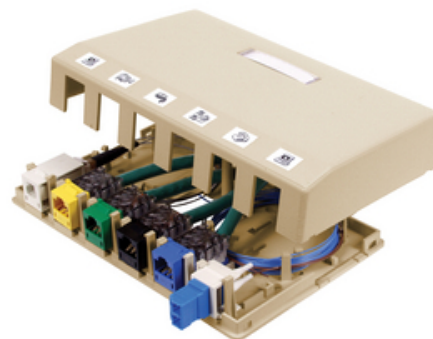

Housing, Surface Mount, 6-Port, Electric Ivory

By Bryant
Catalog # ISB6EI

Housing, Surface Mount , 6-Port

Features

- Surface Mounting
- Accepts Standard Jacks, Fiber and AV Connections
- Mount to Multiple Surfaces: Electrical Boxes, Raceway, Desktops, Modular Furniture

General

Application	6-Port
Catalog Number	ISB6EI
Color	Electric Ivory
Compatibility	Hubbell Keystone
EU RoHS Indicator	Yes
Face Plate	Not Required
Item Type	iSTATION Surface Mount Boxes
Material	Composite
Material - Mounting Hardware	Screw Mounting
Number Of Ports	6
Shelves	None
Type	ISF Box
UPC	662620219820

Dimensions

Depth	1.23
Height	6.5 in

Conductor Related

Cable Entry	From Back
-------------	-----------

Certifications And Compliance

Industry Standard(s)	ANSI/TIA/EIA-606A Compliant
----------------------	-----------------------------