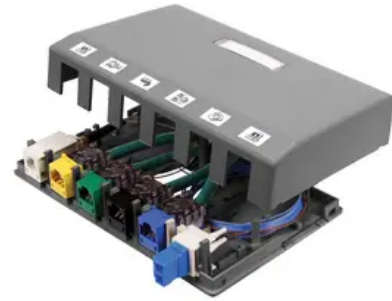

## Surface Mount Housing, 6-Port, Gray

By Bryant  
Catalog # ISB6GY

Surface Mount Housing, 6-Port, Gray

### Features

- Surface Mounting
- Accepts Standard Jacks, Fiber and AV Connections
- Mount to Multiple Surfaces: Electrical Boxes, Raceway, Desktops, Modular Furniture

### Application

6-Port

### General

Catalog Number	ISB6GY
Color	Gray
Compatibility	Hubbell Keystone
EU RoHS Indicator	Yes
Face Plate	Not Required
Item Type	iSTATION Surface Mount Boxes
Material	Composite
Material - Mounting Hardware	Screw Mounting
Number Of Ports	6
Shelves	None