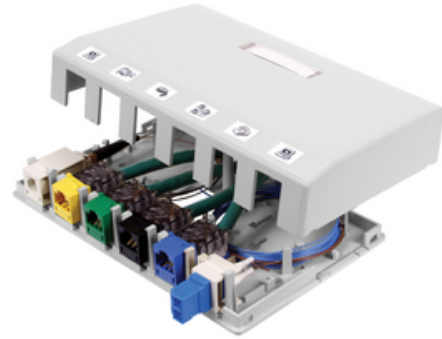

Housing, Surface Mount, 6-Port, White

By Bryant
Catalog # [ISB6W](#)

Housing, Surface Mount, 6-Port, White

Features

- Surface Mounting
- Accepts Standard Jacks, Fiber and AV Connections
- Mount to Multiple Surfaces: Electrical Boxes, Raceway, Desktops, Modular Furniture

Application

6-Port

General

Color	White
Compatibility	Hubbell Keystone
EU RoHS Indicator	Yes
Face Plate	Not Required
Item Type	iSTATION Surface Mount Boxes
Material	Composite
Material - Mounting Hardware	Screw Mounting
Number Of Ports	6
Shelves	None
Type	ISF Box
UPC	662620219875

Dimensions

Depth	1.23
Height	6.5 in

Conductor Related

Cable Entry	From Back
-------------	-----------

Certifications and Compliance

Industry Standard(s)	ANSI/TIA/EIA-606A Compliant
----------------------	-----------------------------