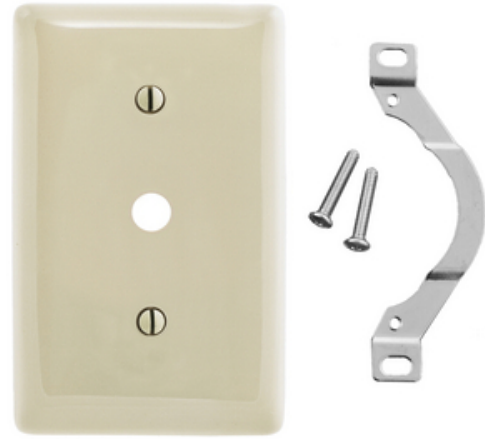

## Wallplates, Nylon, 1-Gang, 1) .406" Opening, Almond

By Bryant  
Catalog # [NP12AL](#)

WALLPLATE, 1-G, .406" OPNG, STRP MT, AL

### Features

- Reinforcement ribs for extra strength
- High-impact, self-extinguishing nylon material
- Captive screw feature holds mounting screw in place

### Application

Protection against contact of live terminals and wiring.  
Provides finished look to installation.

### General

Color	<ul style="list-style-type: none"><li>• Almond</li><li>• Amande</li></ul>
Construction	Molded
Cutout	1) .406" Hole- Telephone Opening, Strap Mounted
EU RoHS Indicator	Yes
Item Type	Screw Mount
Material	Nylon
Material - Mounting Hardware	Screw Mounting
Number of Gang(s)	1-Gang
Orientation	Vertical Mount
Size	Standard
Style	1-Telephone/Coaxial
Type	Telephone/Coaxial
UPC	883778103964