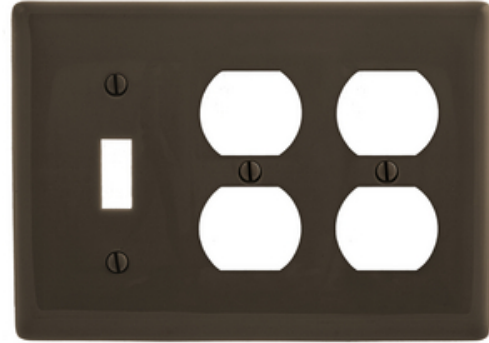

Wallplates, Nylon, 3-Gang, 1) Toggle, 2) Duplex, Brown

By Bryant
Catalog # [NP182](#)

Wallplates, Nylon, 3-Gang, 1) Toggle, 2) Duplex, Brown

Features

- Reinforcement ribs for extra strength
- High-impact, self-extinguishing nylon material
- Captive screw feature holds mounting screw in place

Application

Protection against contact of live terminals and wiring.
Provides finished look to installation.

General

Color	<ul style="list-style-type: none">• Brown• Brun
Construction	Molded
Cutout	1) Toggle, 2) Duplex
EU RoHS Indicator	Yes
Item Type	Screw Mount
Material	Nylon
Material - Mounting Hardware	Screw Mounting
Number of Gang(s)	3-Gang
Orientation	Vertical Mount
Size	Standard
Style	1-Toggle, 2-Duplex
Type	Combination
UPC	883778105739