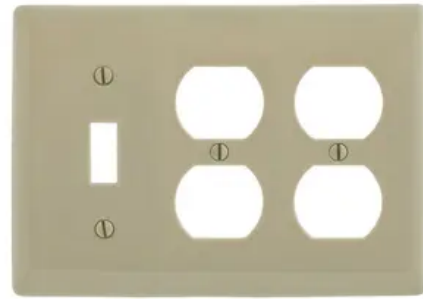

Wallplates and Box Covers, Wallplate, Nylon, 3-Gang, 1) Toggle 2) Duplex, Ivory

By Bryant
Catalog # [NP182I](#)

3-Gang Wallplate, One Toggle 2-Duplex

Features

- Reinforcement ribs for extra strength
- High-impact, self-extinguishing nylon material
- Captive screw feature holds mounting screw in place

Application

Protection against contact of live terminals and wiring. Provides finished look to installation.

General

Catalog Number	NP182I
Color	Ivory
Construction	Molded
Cutout	1) Toggle, 2) Duplex
EU RoHS Indicator	Yes
Item Type	Screw Mount
Material	Nylon
Material - Mounting Hardware	Screw Mounting
Number of Gang(s)	3-Gang
Orientation	Vertical Mount
Size	Standard
Specifications	<ul style="list-style-type: none"> • Appearance - Smooth

- Material - Nylon
 - Mounting Screws - Steel painted, slotted head
 - Plate Openings - Toggle, Duplex
 - Plate Type - 3-Gang 1-Toggle, 2-Duplex Combination
- UPC
883778105746

Style
Type
UPC

Dimensions

Display Size	Standard Sized
Thickness	0.06