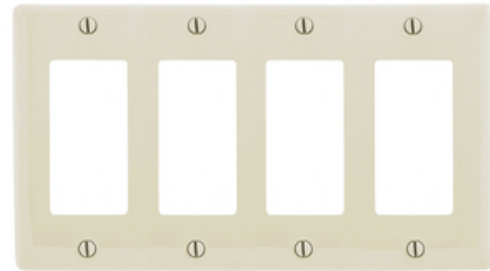

Wallplates and Box Covers, Wallplate, Nylon, 4-Gang, 4) Decorator, Light Almond

By Bryant
Catalog # [NP264LA](#)

4-Gang 4-Decorator Wallplate

Features

- Reinforcement ribs for extra strength
- Captive screw feature holds mounting screw in place
- High-impact, self-extinguishing nylon material

Application

Protection against contact of live terminals and wiring.
Provides finished look to installation.

General

Color	<ul style="list-style-type: none">• Light Almond• Amande Clair
Construction	Molded
Cutout	4) Decorator
EU RoHS Indicator	Yes
Item Type	Screw Mount
Material	Nylon
Material - Mounting Hardware	Screw Mounting
Number of Gang(s)	4-Gang
Orientation	Vertical Mount
Size	Standard
Style	4-Decorator
Type	Decorator
UPC	883778118234