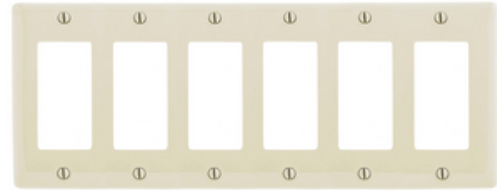

## Wallplates, Nylon, 6-Gang, 6) Decorator, Light Almond

By Bryant  
Catalog # [NP266LA](#)

Wallplates, Nylon, 6-Gang, 6) Decorator, Light Almond

### Features

- Reinforcement ribs for extra strength
- High-impact, self-extinguishing nylon material
- Captive screw feature holds mounting screw in place

### General

Color	Light Almond
Construction	Molded
Cutout	6) Decorator
EU RoHS Indicator	Yes
Item Type	Screw Mount
Material	Nylon
Material - Mounting Hardware	Screw Mounting
Number of Gang(s)	6-Gang
Orientation	Vertical Mount
Size	Standard
Style	6-Decorator
Type	Decorator
UPC	883778300844