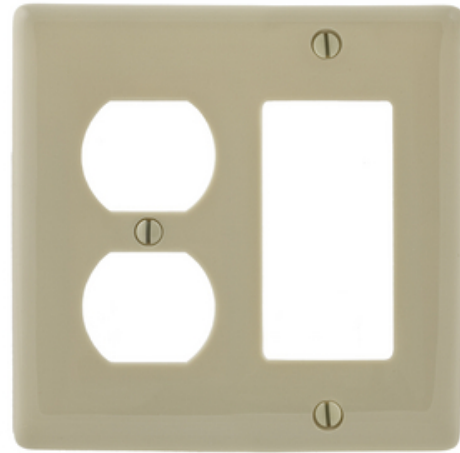

## Wallplates and Box Covers, Wallplate, Nylon, 2-Gang, 1) Duplex 1) Decorator, Ivory

By Bryant  
Catalog # [NP826I](#)

Double Wallplate, One Duplex One Decorator

### Features

- Reinforcement ribs for extra strength
- High-impact, self-extinguishing nylon material
- Captive screw feature holds mounting screw in place

### General

Color	Ivory
Construction	Molded
Cutout	1) Duplex, 1) Decorator
EU RoHS Indicator	Yes
Item Type	Screw Mount
Material	Nylon
Material - Mounting Hardware	Screw Mounting
Number of Gang(s)	2-Gang
Orientation	Vertical Mount
Size	Standard
Style	1-Duplex, 1-Decorator
Type	Combination
UPC	883778104244