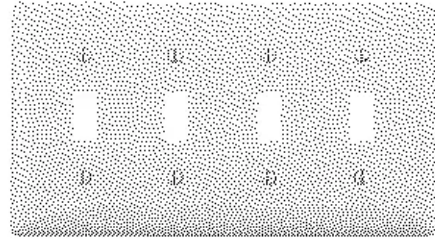

Wallplates and Box Covers, Wallplate, Nylon, Mid-Sized, 4- Gang, 4) Toggle, Black

By Bryant
Catalog # NPJ4W

4-Gang Mid-Size Wallplate, 4-Toggle

Application

Protection against contact of live terminals and wiring. Provides finished look to installation.

General

| | |
|------------------------------|--|
| Catalog Number | NPJ4W |
| Color | White |
| Construction | Molded |
| Cutout | 4) Toggle |
| EU RoHS Indicator | Yes |
| Item Type | Screw Mount |
| Material | Nylon |
| Material - Mounting Hardware | Screw Mounting |
| Number of Gang(s) | 4-Gang |
| Orientation | Vertical Mount |
| Size | Mid-Size |
| Specifications | <ul style="list-style-type: none">• Appearance - Smooth• Mounting Screws - Steel painted, slotted head• Plate Material - Nylon |

- Plate Openings - Toggle switch
 - Plate Type - 4-Gang 4-Toggle
- UPC
883778106156

Style
Type
UPC

Dimensions

| | |
|--------------|-----------|
| Display Size | Mid-Sized |
| Thickness | 0.06 |

Certifications And Compliance