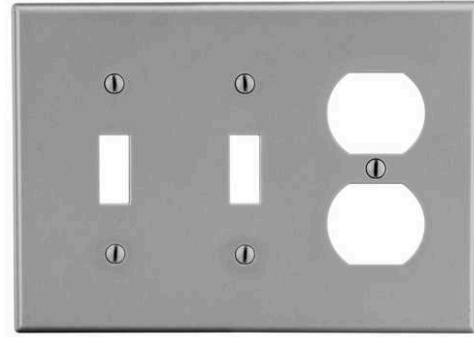

## Wallplate, 3-Gang, 2) Toggle 1) Duplex, Gray

By Bryant  
Catalog # P28GY

Wallplate, 3-Gang, 2) Toggle 1) Duplex, Gray

### Features

- High-impact, self-extinguishing polycarbonate material
- More Rigid
- Sharp lines and less dimpling
- Smooth satin finish
- Blends into wall with an optimum finish

### General

Color	<ul style="list-style-type: none"><li>• Gray</li><li>• Gris</li></ul>
Cutout	Toggle, Duplex
Material	Polycarbonate thermoplastic
Mounting Method	Screw
Mounting Type	Painted Steel
Number of Gang(s)	3-Gang
Orientation	Vertical
Size	Standard
Style	2-Toggle, 1 Duplex
Type	<ul style="list-style-type: none"><li>• Toggle, Duplex</li><li>• Toggle, Duplex</li></ul>
UPC	883778312205

### Dimensions

Dimensions	4.63 in x 6.50 in x 0.25 in
Height	0.25 in
Length	4.63 in
Width	6.50 in