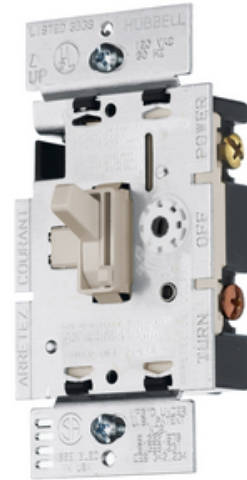

# Switches and Lighting Controls, Dimmer, Rotary, Three Way, CFL and LED Loads, Light Almond

By Bryant  
Catalog # [RAYCL153PLA](#)

Switches and Lighting Controls, Dimmer, Rotary, Three Way, CFL and LED Loads, Light Almond

## Features

- Optimum CFL and LED Control
- Low End Adjustment for Fine Tuning
- Decorator and Traditional Toggle Styling Available

## General

Application - For Use On	Only use with Compatible Dimmable Bulbs
Color	<ul style="list-style-type: none"> <li>• Light Almond</li> <li>• Amande Clair</li> </ul>
Construction	Metal Strap, Polycarbonate Front
Environmental Conditions	Indoor Use Only
Material - Mounting Hardware	Screws and Wire connectors included
Number Of Poles	Single Pole / 3-Way
Number of Gang(s)	1-Gang
Operating Temperature	32 Deg F to 104 Deg F (0 Deg C to 40 Deg C)
Orientation	Vertical
Style	Toggle Dimmer
Type	<ul style="list-style-type: none"> <li>• LED/CFL</li> <li>• LED/CFL</li> </ul>
UPC	883778304569

## Dimensions

Depth	1.3 in
Height	4.1 in
Width	2.2 in