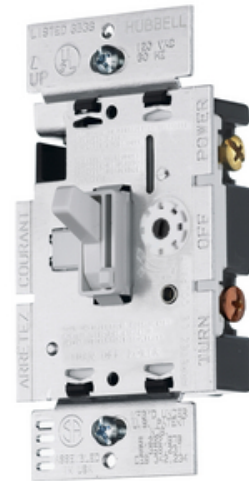

# Switches and Lighting Controls, Dimmer for Compact Fluorescent and LED, Single Pole and Three Way, White

By Bryant  
Catalog # RAYCL153PW

Switches and Lighting Controls, Dimmer for Compact Fluorescent and LED, Single Pole and Three Way, White

### Features

- Optimum CFL and LED Control
- Low End Adjustment for Fine Tuning
- Decorator and Traditional Toggle Styling Available

### General

Application - For Use On	Only use with Compatible Dimmable Bulbs
Catalog Number	RAYCL153PW
Color	White
Construction	Metal Strap, Polycarbonate Front
EU RoHS Indicator	No
Environmental Conditions	Indoor Use Only
Material - Mounting Hardware	Screws and Wire connectors included
Number Of Poles	Single Pole / 3-Way
Number of Gang(s)	1-Gang
Operating Temperature	32 Deg F to 104 Deg F (0 Deg C to 40 Deg C)
Orientation	Vertical
Style	Toggle Dimmer
Type	LED/CFL
	LED/CFL
UPC	883778304576

### Dimensions

Depth	1.3 in
Height	4.1 in
Width	2.2 in