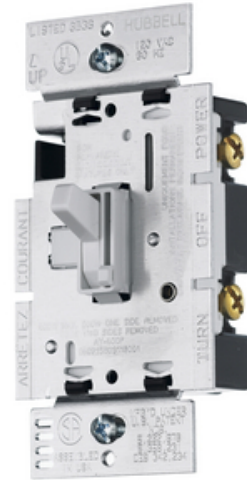

Switches and Lighting Control, Residential Grade, Motor Speed Control, Toggle Type, Single Pole, 15A 120V AC, White

By Bryant
Catalog # [RAYFSQFW](#)

Switches and Lighting Control, Residential Grade, Motor
Speed Control, Toggle Type, Single Pole, 15A 120V AC, White

General

Application - For Use On	Only use with Compatible Dimmable Bulbs
Color	<ul style="list-style-type: none">WhiteBlanc
Construction	Metal Strap, Polycarbonate Front
Environmental Conditions	Indoor Use Only
Number Of Poles	Single Pole
Number of Gang(s)	1-Gang
Operating Temperature	32 Deg F to 104 Deg F (0 Deg C to 40 Deg C)
Orientation	Vertical
Style	Toggle Fan Control
Type	Fan Control
UPC	883778116964

Dimensions

Depth	1.3 in
Height	4.1 in
Width	2.2 in

Electrical Ratings

Amperage Rating	1.5 A
Voltage Rating	120 VAC
Voltage Rating Description	120V AC
Wattage	180 W

Certifications and Compliance

Industry Standard(s)	UL Listed
----------------------	-----------

[RSFSQFW - TradeSelect, Switches and Lighting Control, Residential Grade, Motor Speed Control, Slider Type, Single Pole, 1.5A 120V AC, White](#)
[RAYFSQFI - Switches and Lighting Control, Residential Grade, Motor Speed Control, Toggle Type, Single Pole, 15A 120V AC, Ivory](#)
[RDVFSQFW - Switches and Lighting Control, Residential Grade, Motor Speed Control, Rocker Type, Single Pole, 1.5A 120V AC, White](#)
[RFSQ2FDK - Switches and Lighting Control, Residential Grade, Motor Speed Control, Pre-Set Rotary Type, Single Pole, 15A 120V AC, Ivory/White](#)
[RAYFSQFLA - Switches and Lighting Control, Residential Grade, Motor Speed Control, Toggle Type, Single Pole, 15A 120V AC, Light Almond](#)