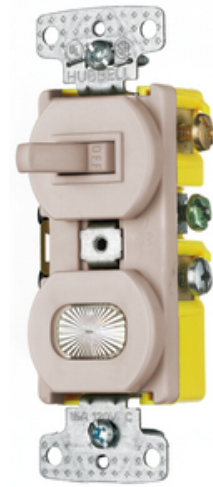

# Combination Devices, Residential Grade, 1) Single Pole Toggle, 1) Pilot Light, 15A 120V AC, Self Grounding, Side Wired

By Bryant  
Catalog # [RC109AL](#)

Switches and Lighting Controls, Combination Devices, Residential Grade, 1) Single Pole Toggle, 1) Pilot Light, 15A 120V AC, Self Grounding, Side Wired, Almond

## Features

- Quiet snap action mechanism
- Self-grounding staple is standard
- Elongated strap with continuous plaster ears

## General

Action	Snap Switch
Actuator	Toggle
Contact Configuration	Two Position
Environmental Conditions	Indoor Dry Unless Protected By Additional Means
Item Type	Traditional Switch and Amber Pilot Light Combo Device
Material - Mounting Hardware	Mounting Screws
Number Of Poles	1) Single Pole
Operating Cycles	30,000 Minimum
Operating Temperature	Max Continuous- 60 Degrees C, Minimum- -20 Without Impact
UPC	883778110047