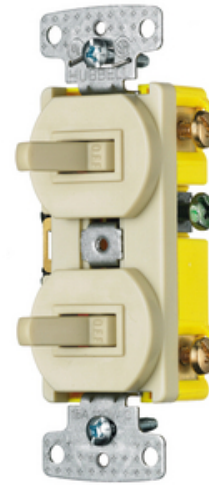

Switches and Lighting Controls, Combination Devices, Residential Grade, 2) Three Way Toggles, 15A 120V AC, Self Grounding, Side Wired, Ivory

By Bryant
Catalog # [RC303I](#)

Two Three Way Toggle Combination Device, Residential 15A
120V AC, Self Grounding, Side Wired

Features

- Quiet snap action mechanism
- Self-grounding staple is standard
- Elongated strap with continuous plaster ears

Application

Residential

General

Action	Snap Switch
Actuator	Toggle
Contact Configuration	Two Position
Environmental Conditions	Indoor Dry Unless Protected By Additional Means
Item Type	Traditional Switch Combo Devices
Material - Mounting Hardware	Mounting Screws
Number Of Poles	2) Three Way
Operating Cycles	30,000 Minimum
Operating Temperature	Max Continuous- 60 Degrees C, Minimum- -20 Without Impact
Performance	Environmental - Operating temperature - -20°C to 60°C
UPC	883778109966

Dimensions

Display Size	Standard Size
--------------	---------------

Electrical Ratings

Amperage Rating	15 A
Connectivity	Side Wired
Contact Rating	15A
Current / Amperage Rating	15 A
Current Rating	15 A
Voltage Rating	120 VAC
Voltage Rating Description	120 VAC
Wattage	1800

Related Products

[RC308AL - Combination Devices, Residential Grade, 1\) Three
Way Toggle, 1\) Single Receptacle, 15A 120V AC, Self
Grounding, Side Wired](#)

[P26I - Wallplate, 1-Gang, 1\) Decorator, Ivory](#)