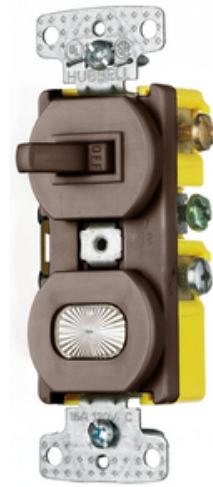

Combination Devices, Residential Grade, 1) Three Way Toggle, 1) Pilot Light, 15A 120V AC, Self Grounding, Side Wired, Brown

By Bryant
Catalog # [RC309](#)

One Three Way Toggle One Pilot Light Combination Device, Residential 15A 120V AC, Self Grounding, Side Wired

Features

- Quiet snap action mechanism
- Self-grounding staple is standard
- Elongated strap with continuous plaster ears

Application

Residential

General

Action	Snap Switch
Actuator	Toggle
Contact Configuration	Two Position
Environmental Conditions	Indoor Dry Unless Protected By Additional Means
Item Type	Traditional Switch and Amber Pilot Combo Devices
Material - Mounting Hardware	Mounting Screws
Number Of Poles	1) Three Way
Operating Cycles	30,000 Minimum
Operating Temperature	Max Continuous- 60 Degrees C, Minimum- -20 Without Impact
Performance	Environmental - Operating temperature - -20°C to 60°C
UPC	883778110078

Dimensions

Display Size	Standard Size
--------------	---------------

Electrical Ratings

Amperage Rating	15 A
Connectivity	Side Wired
Contact Rating	15A
Current / Amperage Rating	15 A
Current Rating	15 A
Voltage Rating	120 VAC
Voltage Rating Description	120 VAC
Wattage	1800

[RC308 - Combination Devices, Residential Grade, 1\) Three Way Toggle, 1\) Single Receptacle, 15A 120V AC, Self Grounding, Side Wired, Brown](#)

A proud member of the Hubbell Family.