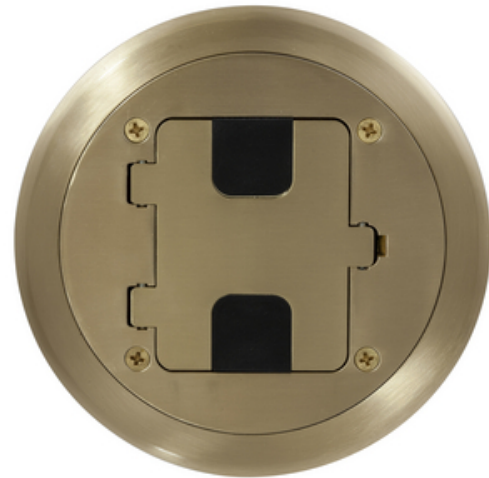

Floor Boxes, Residential Series, Brass Finish Flange and Door

By Bryant
Catalog # [RF406BP](#)

Floor Boxes, Residential Series, Brass Finish Flange and Door

Features

- Cut box after pour for height adjustment
- Pre-assembled flange, cover and leveling ring
- Recessed receptacle minimizes plug protrusion