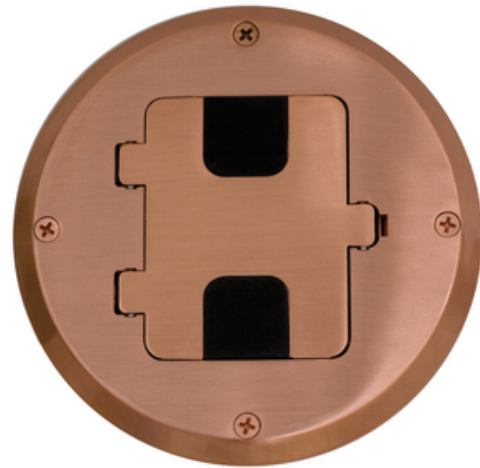

Floor Boxes, Wood Floor Box Kit, Copper

By Bryant
Catalog # [RF515CU](#)

Floor Boxes, Wood Floor Box Kit, Copper

Features

- Pre-assembled flange and cover for fast installation
- Top screw fastening and side joist mounting provided
- Height accessible adjustments after the box is mounted

Related Products

[RF515BP - Floor and Wall Boxes, Residential Floor Box Kit, Wood Floor Type, 1-Gang, Brass Plated](#)
[RF507CU - Floor Boxes, Door for RF506, Copper](#)
[RF515BN - Floor and Wall Boxes, Residential Floor Box Kit, Wood Floor Type, 1-Gang, Brown](#)
[RF515BR - Floor and Wall Boxes, Residential Floor Box Kit, Wood Floor Type, 1-Gang, Brass](#)
[RF515BK - Floor and Wall Boxes, Residential Floor Box Kit, Wood Floor Type, 1-Gang, Black](#)